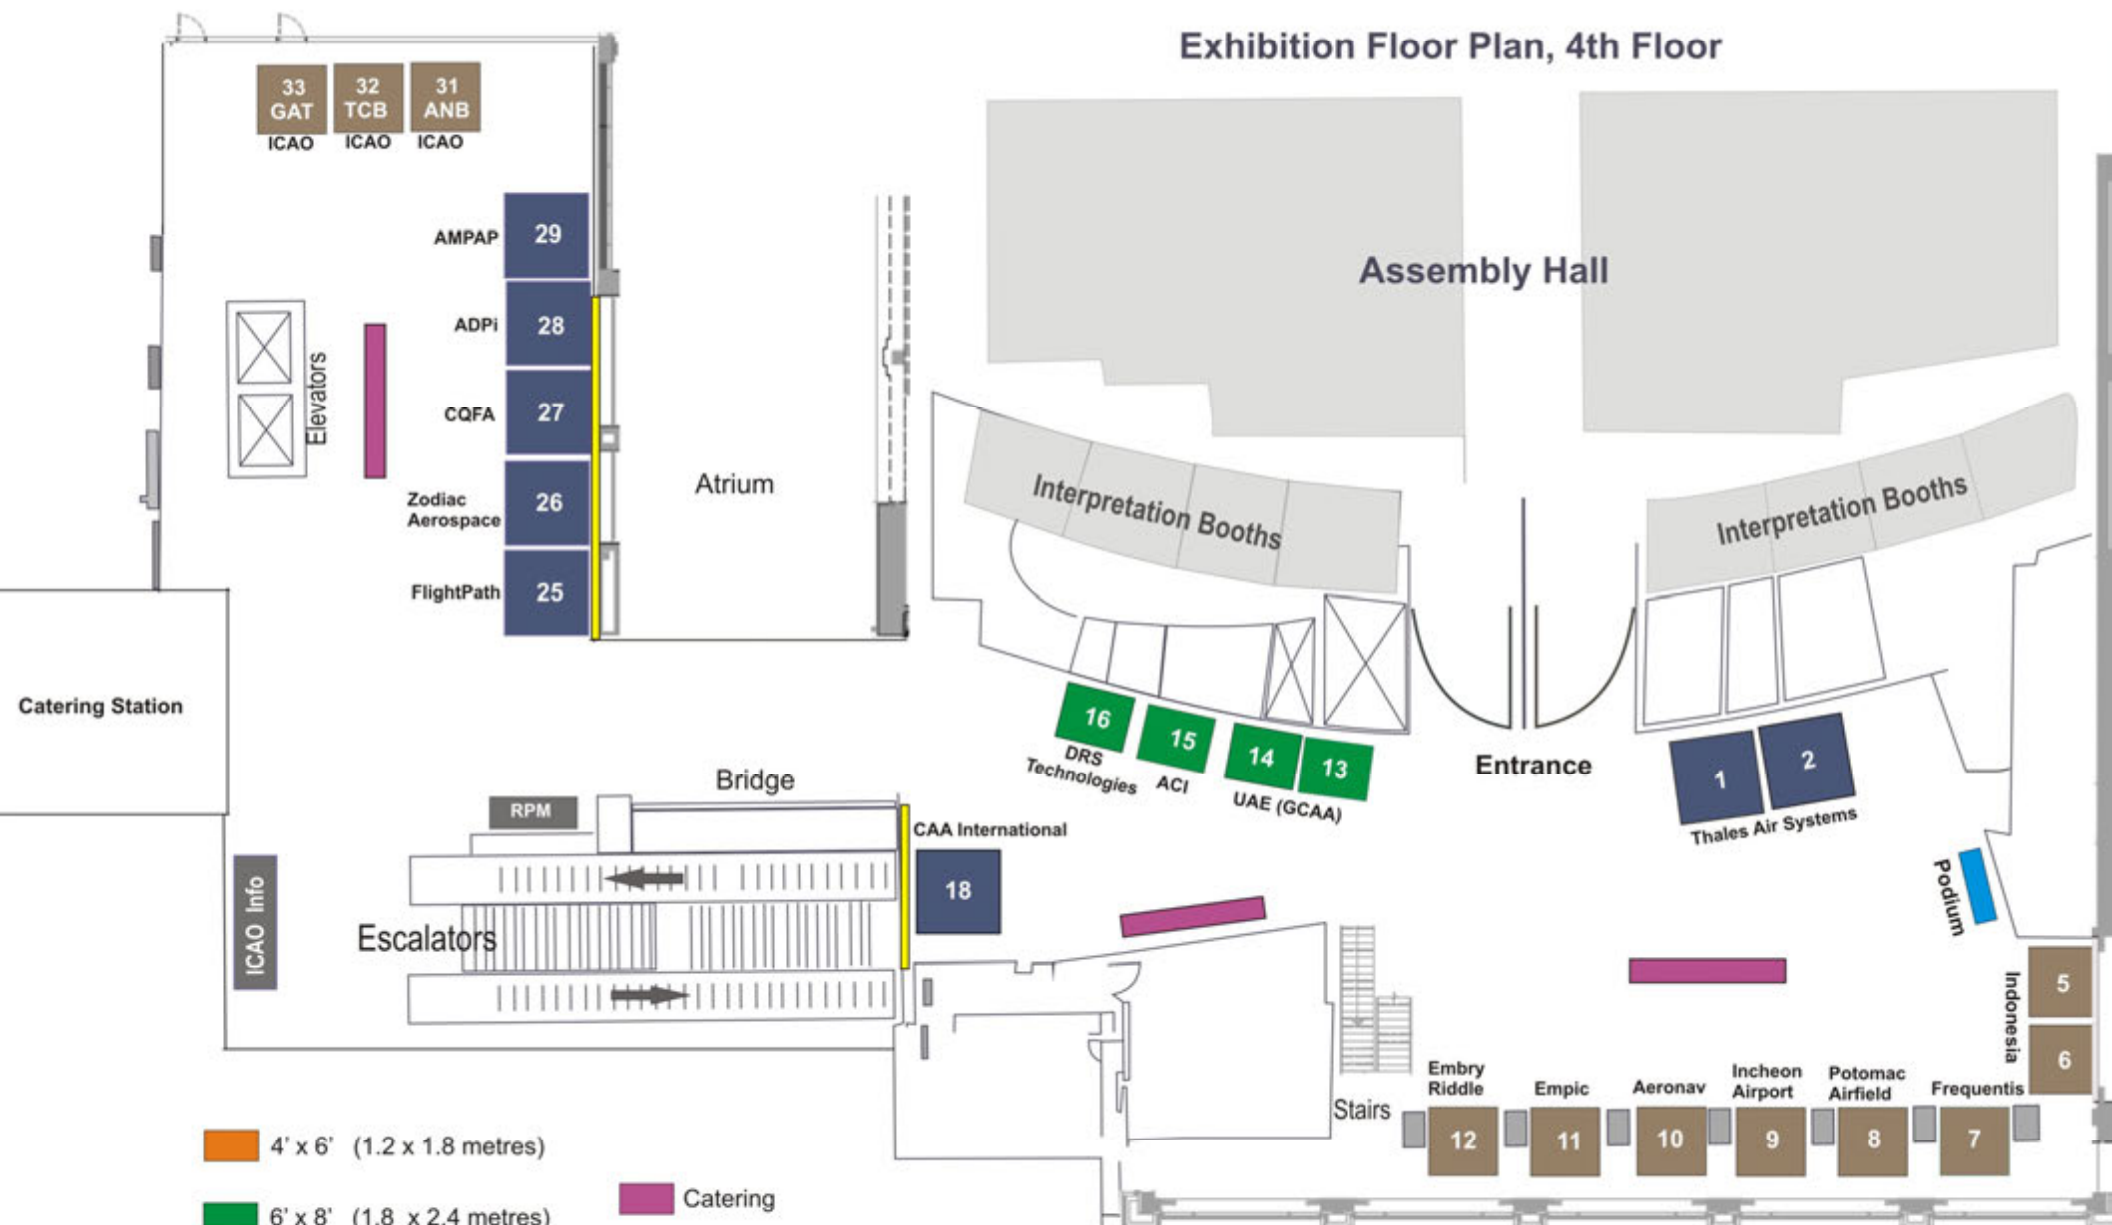

ICAO

IWAF - ICAO World Aviation Forum 23 - 25 November, 2015

Exhibition Floor Plan, 4th Floor

4' x 6' (1.2 x 1.8 metres)

6' x 8' (1.8 x 2.4 metres)

8' x 8' (2.4 x 2.4 metres)

10' x 10' (3 x 3 metres)

Catering

Note: May not be drawn to scale and all booths are approximate size